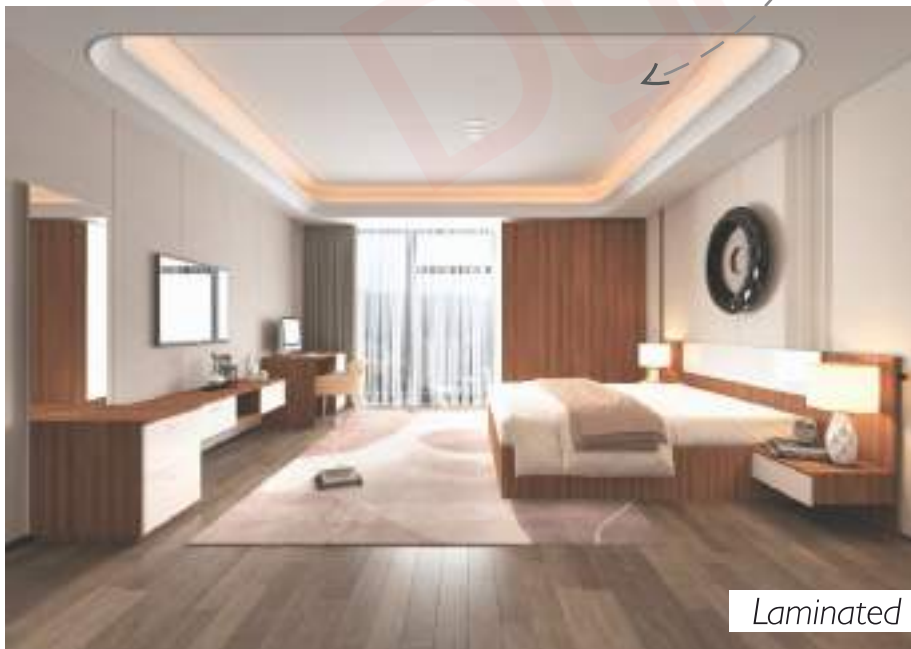

HOME FURNITURE

FRONT FINISH ADAPTATIONS - HOME FURNITURE

Laminated

**FULL FRONTAL
CUSTOMISATION**