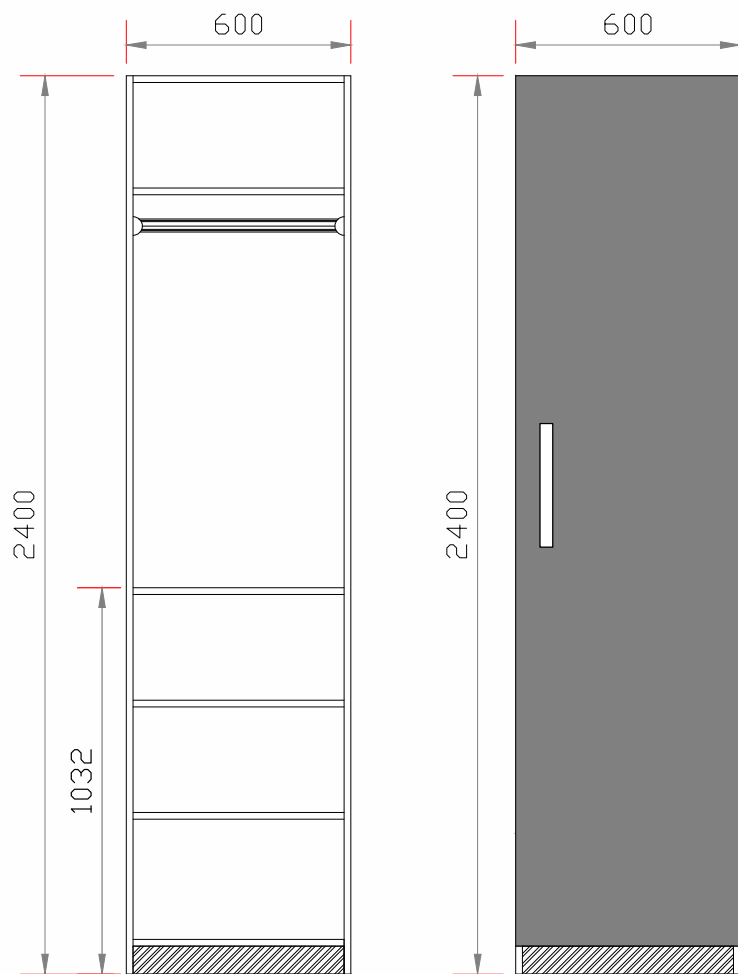

HINGED SINGLE SHUTTER WARDROBE CARCASS

DWC-07

Height - 2400 mm	Width - 600 mm
Depth - 600 mm (With shutter)	
Skirting - 75 mm	
Carcass thickness - 18 mm	
Back Panel thickness - 06 mm	
Shelf - Fix Shelf 10 mm inside