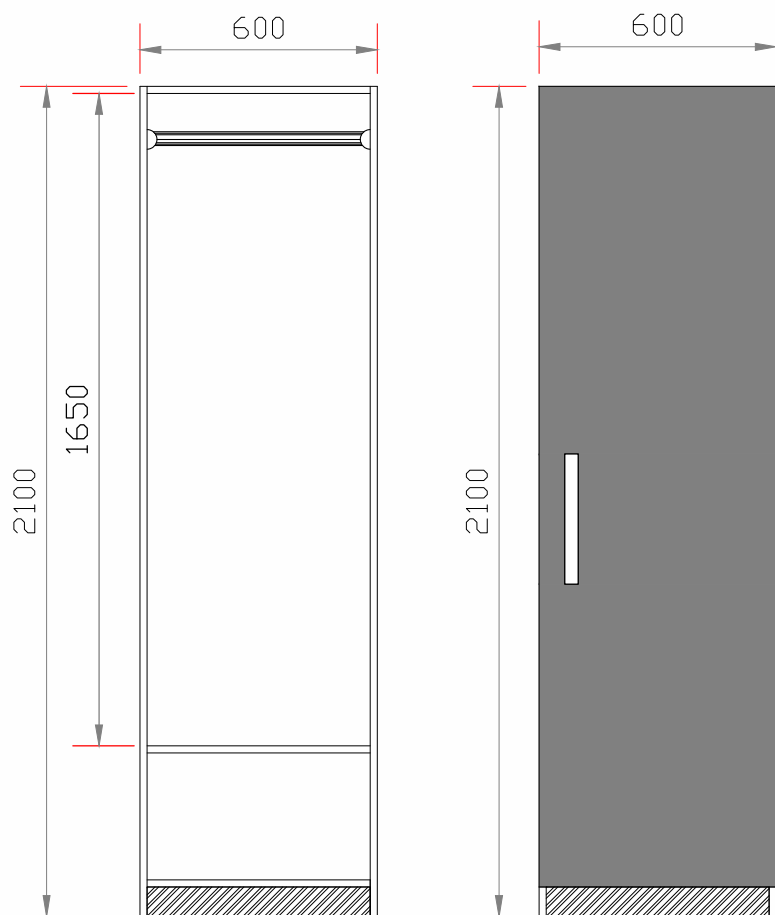

HINGED SINGLE SHUTTER WARDROBE CARCASS

DWC-01	DWC-02	DWC-03	DWC-04
Height - 2100 mm	Height - 2100 mm	Height - 2100 mm	Height - 2100 mm
Width - 600 mm	Width - 600 mm	Width - 600 mm	Width - 600 mm
Depth - 600 mm (With shutter)	Depth - 600 mm (With shutter)	Depth - 600 mm (With shutter)	Depth - 600 mm (With door)
Skirting - 75 mm	Skirting - 75 mm	Skirting - 75 mm	Skirting - 75 mm
Carcass thickness - 18 mm	Carcass thickness - 18 mm	Carcass thickness - 18 mm	Carcass thickness - 18 mm
Back Panel thickness - 06 mm	Back Panel thickness - 06 mm	Back Panel thickness - 06 mm	Back Panel thickness - 06 mm
Shelf - Fix Shelf 10 mm inside	Shelf - Fix Shelf 10 mm inside	Shelf - Fix Shelf 10 mm inside	Shelf - Fix Shelf 75 mm inside Drawer Channel C./Quadro

*All dimensions are in 'mm'
*No hardware except cam lock fasteners are included with the products

HINGED SINGLE SHUTTER WARDROBE CARCASS

DWC-05

Height - 2100 mm	Width - 600 mm
Depth - 600 mm (With shutter)	
Skirting - 75 mm	
Carcass thickness - 18 mm	
Back Panel thickness - 06 mm	
Shelf - Fix Shelf 10 mm inside	

DWC-06

Height - 2100 mm	Width - 600 mm
Depth - 600 mm (With shutter)	
Skirting - 75 mm	
Carcass thickness - 18 mm	
Back Panel thickness - 06 mm	
Shelf - Fix Shelf 10 mm inside	

*All dimensions are in 'mm'
*No hardware except cam lock fasteners are included with the products

DWC-08

Height - 2400 mm	Width - 600 mm
Depth - 600 mm (With door)	
Skirting - 75 mm	
Carcass thickness - 18 mm	
Back Panel thickness - 06 mm	
Shelf - Fix Shelf 75 mm inside	
Drawer Channel/C./Quadro	

*All dimensions are in 'mm'
*No hardware except cam lock fasteners are included with the products