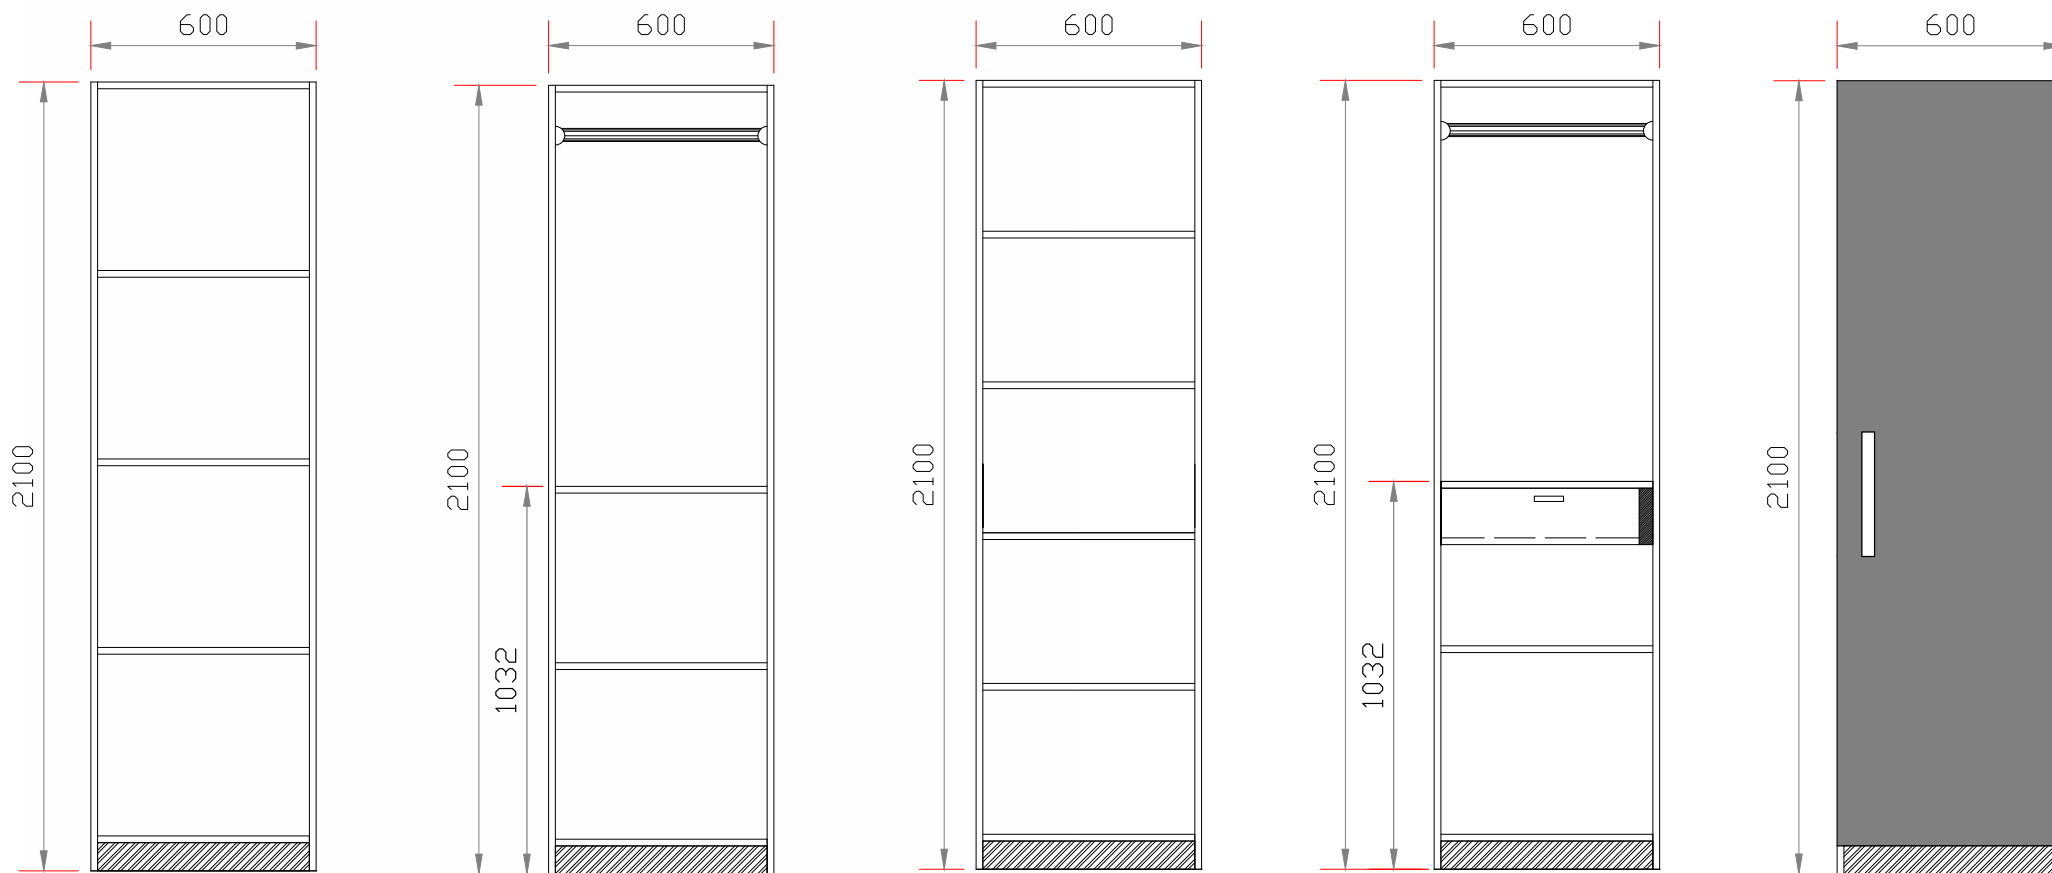

HINGED SINGLE SHUTTER WARDROBE CARCASS

DWC-01	DWC-02	DWC-03	DWC-04
Height - 2100 mm	Height - 2100 mm	Height - 2100 mm	Height - 2100 mm
Width - 600 mm	Width - 600 mm	Width - 600 mm	Width - 600 mm
Depth - 600 mm (With shutter)	Depth - 600 mm (With shutter)	Depth - 600 mm (With shutter)	Depth - 600 mm (With door)
Skirting - 75 mm	Skirting - 75 mm	Skirting - 75 mm	Skirting - 75 mm
Carcass thickness - 18 mm	Carcass thickness - 18 mm	Carcass thickness - 18 mm	Carcass thickness - 18 mm
Back Panel thickness - 06 mm	Back Panel thickness - 06 mm	Back Panel thickness - 06 mm	Back Panel thickness - 06 mm
Shelf - Fix Shelf 10 mm inside	Shelf - Fix Shelf 10 mm inside	Shelf - Fix Shelf 10 mm inside	Shelf - Fix Shelf 75 mm inside Drawer Channel C./Quadro

*All dimensions are in 'mm'
*No hardware except cam lock fasteners are included with the products

HINGED SINGLE SHUTTER WARDROBE CARCASS

DWC-05

Height - 2100 mm	Width - 600 mm
Depth - 600 mm (With shutter)	
Skirting - 75 mm	
Carcass thickness - 18 mm	
Back Panel thickness - 06 mm	
Shelf - Fix Shelf 10 mm inside	

DWC-06

Height - 2100 mm	Width - 600 mm
Depth - 600 mm (With shutter)	
Skirting - 75 mm	
Carcass thickness - 18 mm	
Back Panel thickness - 06 mm	
Shelf - Fix Shelf 10 mm inside	

*All dimensions are in 'mm'
*No hardware except cam lock fasteners are included with the products

DWC-08

Height - 2400 mm	Width - 600 mm
Depth - 600 mm (With door)	
Skirting - 75 mm	
Carcass thickness - 18 mm	
Back Panel thickness - 06 mm	
Shelf - Fix Shelf 75 mm inside	
Drawer Channel/C./Quadro	

*All dimensions are in 'mm'
*No hardware except cam lock fasteners are included with the products