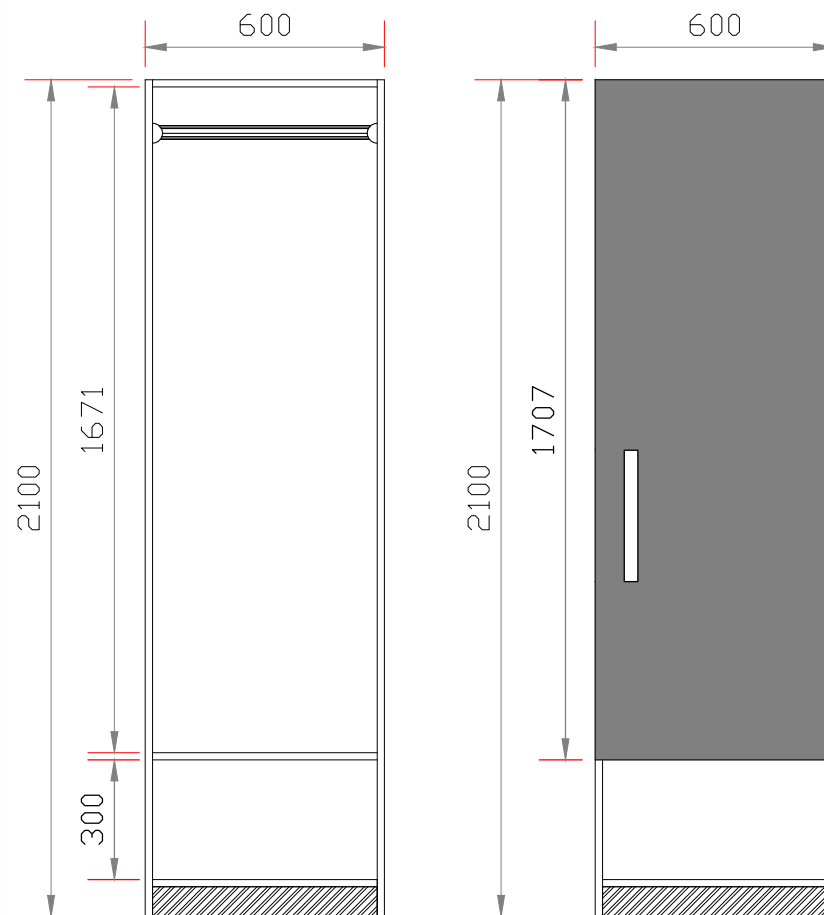

HINGED SINGLE SHUTTER WARDROBE CARCASS

DWC-01	DWC-02	DWC-03	DWC-04
Height - 2100 mm	Height - 2100 mm	Height - 2100 mm	Height - 2100 mm
Width - 600 mm	Width - 600 mm	Width - 600 mm	Width - 600 mm
Depth - 600 mm (With shutter)	Depth - 600 mm (With shutter)	Depth - 600 mm (With shutter)	Depth - 600 mm (With door)
Skirting - 75 mm	Skirting - 75 mm	Skirting - 75 mm	Skirting - 75 mm
Carcass thickness - 18 mm	Carcass thickness - 18 mm	Carcass thickness - 18 mm	Carcass thickness - 18 mm
Back Panel thickness - 06 mm	Back Panel thickness - 06 mm	Back Panel thickness - 06 mm	Back Panel thickness - 06 mm
Shelf - Fix Shelf 10 mm inside	Shelf - Fix Shelf 10 mm inside	Shelf - Fix Shelf 10 mm inside	Shelf - Fix Shelf 75 mm inside Drawer Channel C./Quadro

*All dimensions are in 'mm'
*No hardware except cam lock fasteners are included with the products

HINGED SINGLE SHUTTER WARDROBE CARCASS

DWC-05

Height - 2100 mm	Width - 600 mm
Depth - 600 mm (With shutter)	
Skirting - 75 mm	
Carcass thickness - 18 mm	
Back Panel thickness - 06 mm	
Shelf - Fix Shelf 10 mm inside	

DWC-06

Height - 2100 mm	Width - 600 mm
Depth - 600 mm (With shutter)	
Skirting - 75 mm	
Carcass thickness - 18 mm	
Back Panel thickness - 06 mm	
Shelf - Fix Shelf 10 mm inside	

*All dimensions are in 'mm'
*No hardware except cam lock fasteners are included with the products

DWC-08

Height - 2400 mm	Width - 600 mm
Depth - 600 mm (With door)	
Skirting - 75 mm	
Carcass thickness - 18 mm	
Back Panel thickness - 06 mm	
Shelf - Fix Shelf 75 mm inside	
Drawer Channel/C./Quadro	

*All dimensions are in 'mm'
*No hardware except cam lock fasteners are included with the products