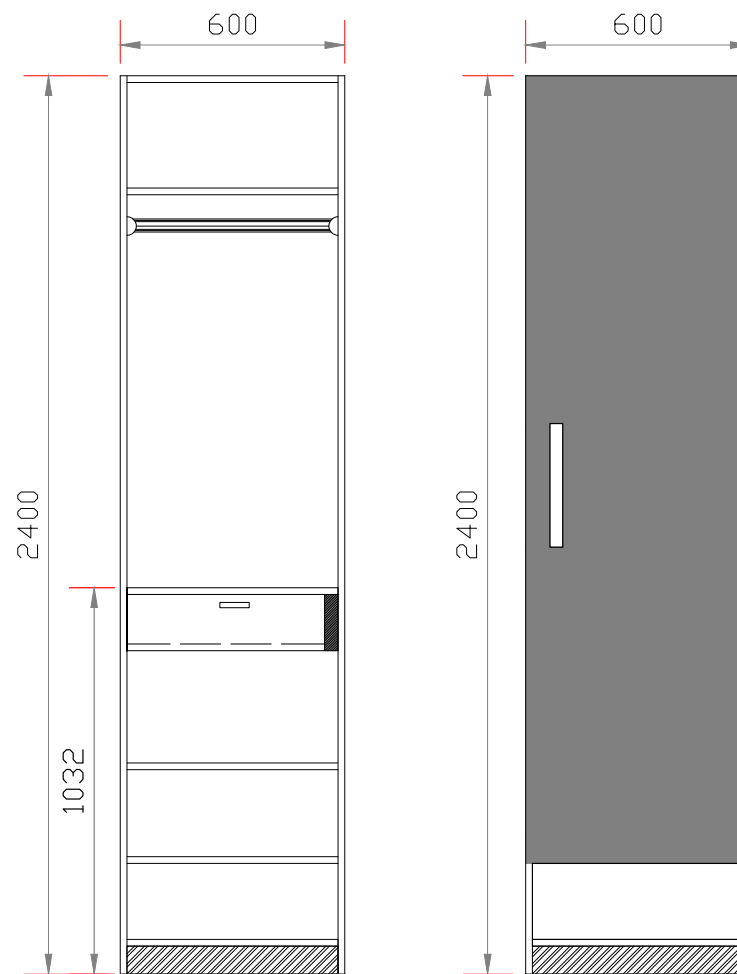

*All dimensions are in 'mm'
*No hardware except cam lock fasteners are included with the products

HINGED SINGLE SHUTTER WARDROBE CARCASS

DWC-05

Height - 2100 mm	Width - 600 mm
Depth - 600 mm (With shutter)	
Skirting - 75 mm	
Carcass thickness - 18 mm	
Back Panel thickness - 06 mm	
Shelf - Fix Shelf 10 mm inside	

DWC-06

Height - 2100 mm	Width - 600 mm
Depth - 600 mm (With shutter)	
Skirting - 75 mm	
Carcass thickness - 18 mm	
Back Panel thickness - 06 mm	
Shelf - Fix Shelf 10 mm inside	

*All dimensions are in 'mm'
*No hardware except cam lock fasteners are included with the products

HINGED SINGLE SHUTTER WARDROBE CARCASS

DWC-07

Height - 2400 mm	Width - 600 mm
Depth - 600 mm (With shutter)	
Skirting - 75 mm	
Carcass thickness - 18 mm	
Back Panel thickness - 06 mm	
Shelf - Fix Shelf 10 mm inside	

DWC-08

Height - 2400 mm	Width - 600 mm
Depth - 600 mm (With door)	
Skirting - 75 mm	
Carcass thickness - 18 mm	
Back Panel thickness - 06 mm	
Shelf - Fix Shelf 75 mm inside	
Drawer Channel/C./Quadro	

*All dimensions are in 'mm'
*No hardware except cam lock fasteners are included with the products